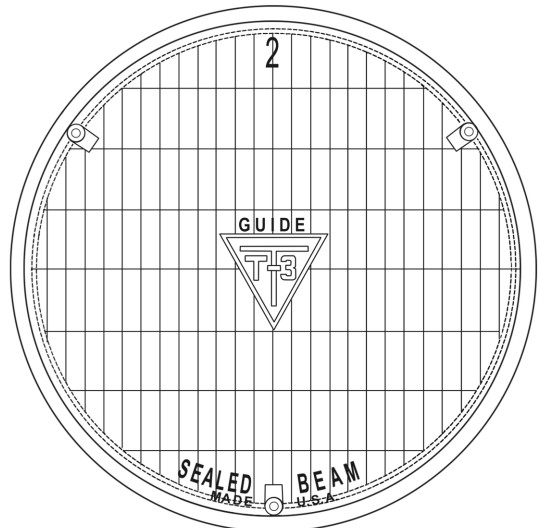

For all 1956-58 GM vehicles with a (2) 7" headlight bulb system. Part # **SB5657S**

For all 1958-59 GM vehicles with a (4) 5-3/4" headlight bulb system. Part # **SB5859S**

For all 1959-69 GM vehicles with a (2) 7" headlight bulb system. Part # **SB6169S**

For all 1960-67 GM vehicles with a (4) 5-3/4" headlight bulb system. Part # **SB6067S**

For all 1968-71 GM vehicles with a (4) 5-3/4" headlight bulb system. Part # **SB6871S**

GUIDE T-3 SEALED BEAM HEADLIGHT BULBS