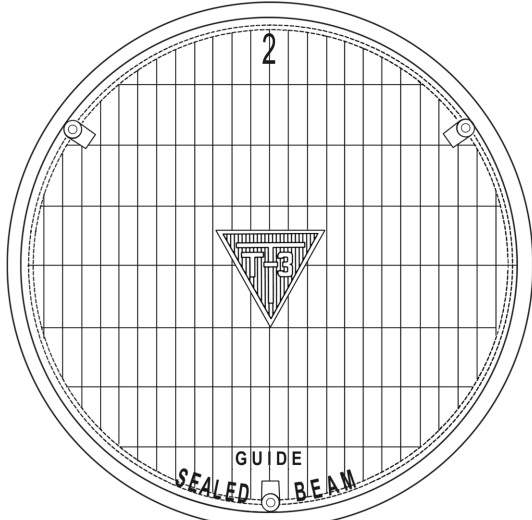

For all 1956-58 GM vehicles with a (2) 7" headlight bulb system. Part # **SB5657S**

For all 1958-59 GM vehicles with a (4) 5-3/4" headlight bulb system. Part # **SB5859S**

For all 1959-69 GM vehicles with a (2) 7" headlight bulb system. Part # **SB6169S**

For all 1960-67 GM vehicles with a (4) 5-3/4" headlight bulb system. Part # **SB6067S**

For all 1968-71 GM vehicles with a (4) 5-3/4" headlight bulb system. Part # **SB6871S**

GUIDE T-3 SEALED BEAM HEADLIGHT BULBS