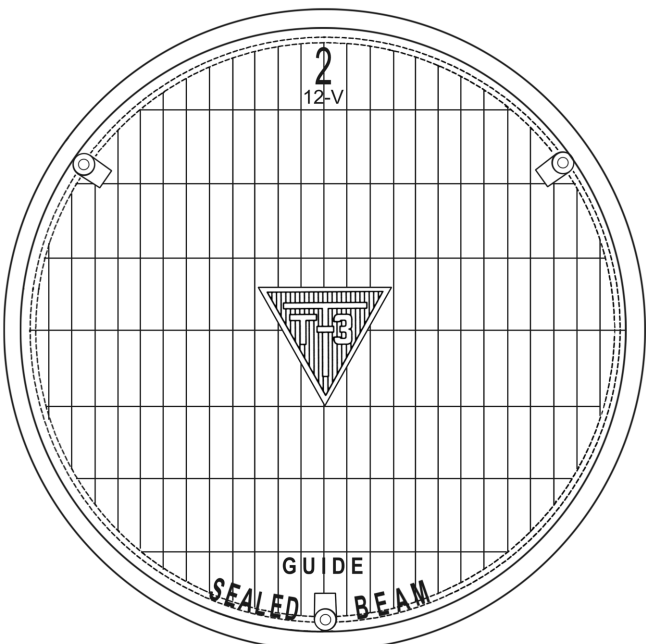

For all 1956-58 GM vehicles with a (2) 7" headlight bulb system. Part # **SB5657S**

For all 1958-59 GM vehicles with a (4) 5-3/4" headlight bulb system. Part # **SB5859S**

For all 1959-69 GM vehicles with a (2) 7" headlight bulb system. Part # **SB6169S**

For all 1960-67 GM vehicles with a (4) 5-3/4" headlight bulb system. Part # **SB6067S**

For all 1968-71 GM vehicles with a (4) 5-3/4" headlight bulb system. Part # **SB6871S**

GUIDE T-3 SEALED BEAM HEADLIGHT BULBS