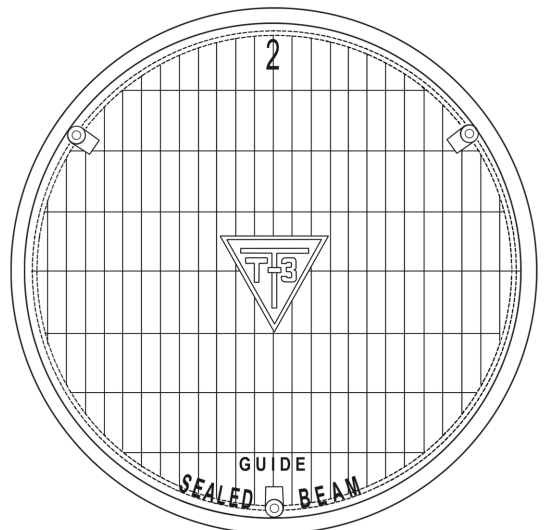

For all 1956-58 GM vehicles with a (2) 7" headlight bulb system. Part # **SB5657S**

For all 1958-59 GM vehicles with a (4) 5-3/4" headlight bulb system. Part # **SB5859S**

For all 1959-69 GM vehicles with a (2) 7" headlight bulb system. Part # **SB6169S**

For all 1960-67 GM vehicles with a (4) 5-3/4" headlight bulb system. Part # **SB6067S**

For all 1968-71 GM vehicles with a (4) 5-3/4" headlight bulb system. Part # **SB6871S**

GUIDE T-3 SEALED BEAM HEADLIGHT BULBS