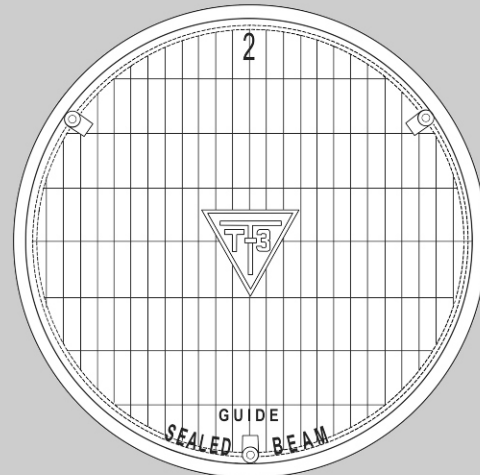

For all 1960-67 GM vehicles with a
(4) headlight bulb system using 5-3/4" bulbs.
Part # **SB6067S**

GUIDE T-3 SEALED BEAM HEADLIGHT BULBS

NOTE: Our 5-3/4" Bulb Set (part# **SB6871S**) will also fit 1972-73 GM cars & trucks with a 4 headlight bulb system, but will not be 100% correct as far as car show judging is concerned. However, they will be substantially closer to original than bulbs from at an auto part's store.