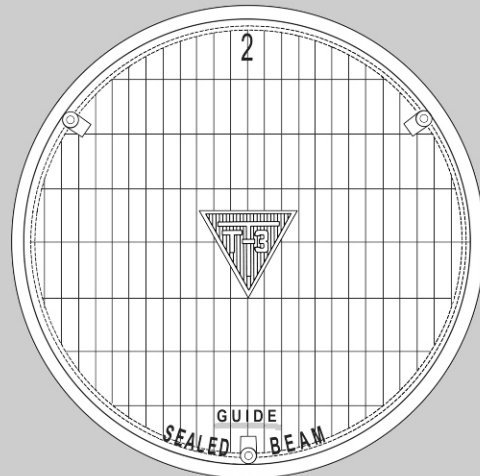

For all 1968-71 GM vehicles with a
(4) headlight bulb system using 5-3/4" bulbs.
Part # **SB6871S**