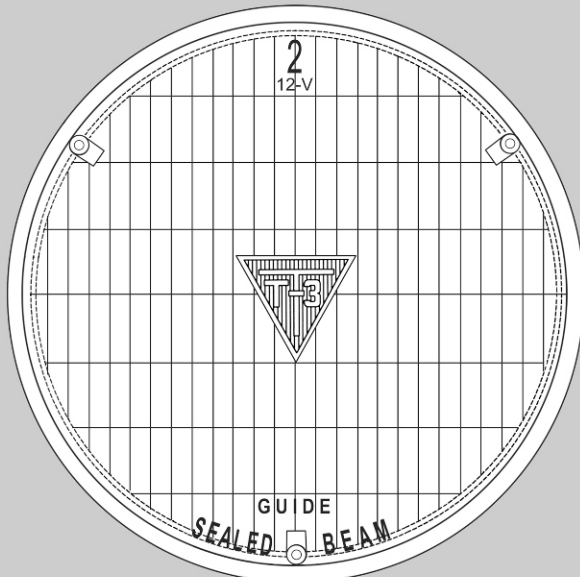

For all 1959-69 GM vehicles with a
(2) headlight bulb system using 7" bulbs.
(NON-CORVETTE) Part # **SB6169S**

Bulb Size:
5-3/4"